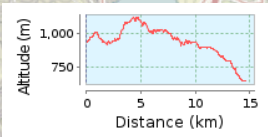

Soportujar to Lanjaron on the GR7

14.67 km (one-way trip)

Total climb: 386 m, Total descent: 680 m

Altitude range 485 m (Altitude from: 640 m to 1125 m)

© spanishhighs | © Mapbox | © OpenStreetMap contributors | iText 4.2.0 | ID: azcraguqcsabzfa