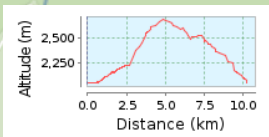

High Forests of the Alpujarras

10.22 km (round trip)

Total climb: 679 m, Total descent: 675 m

Altitude range 658 m (Altitude from: 2040 m to 2698 m)