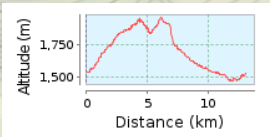

Rio Culo Perro and Rio Trevezal valley

13.1 km (round trip)

Total climb: 596 m, Total descent: 595 m

Altitude range 493 m (Altitude from: 1464 m to 1957 m)